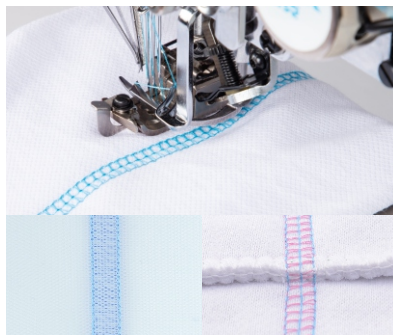

## Intelligent 3 in 1 screen interlock machine

Stepping motor

Stepping motor, cutting thread faster

Thin elastic fabric does not wrinkle, smooth sewing though thick fabric

Diamond flat-bed head, bottom hem easy sewing and convenient

Ceramic technology

Ceramic needle threader, sewing stitches are even

Equip collecting thread part

Thread tail blockage, water washing does not take off the thread