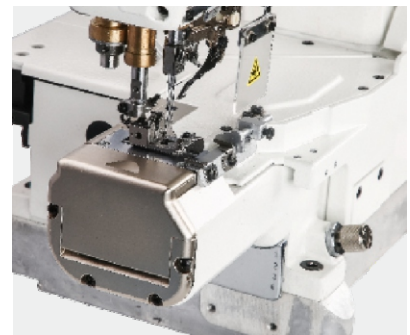

## Intelligent 3 in 1 screen interlock machine

Stepping motor

Stepping motor, cutting thread faster

Thin elastic fabric does not wrinkle, smooth sewing though thick fabric

Diamond flat-bed head, bottom hem easy sewing and convenient

Ceramic technology

Ceramic needle threader, sewing stitches are even

Equip collecting thread part

Thread tail blockage, water washing does not take off the thread