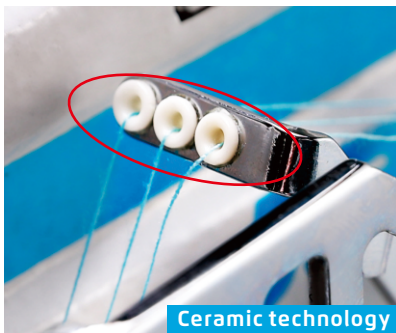

## Intelligent 3 in 1 screen interlock machine

Stepping motor

Stepping motor, cutting thread faster

Thin elastic fabric does not wrinkle, smooth sewing though thick fabric

Diamond flat-bed head, bottom hem easy sewing and convenient

Ceramic technology

Ceramic needle threader, sewing stitches are even

Equip collecting thread part

Thread tail blockage, water washing does not take off the thread