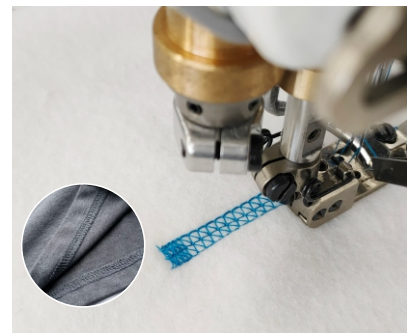

## Intelligent 3 in 1 screen interlock machine

Stepping motor

Stepping motor, cutting thread faster

Thin elastic fabric does not wrinkle, smooth sewing though thick fabric

Diamond flat-bed head, bottom hem easy sewing and convenient

Ceramic technology

Ceramic needle threader, sewing stitches are even

Equip collecting thread part

Thread tail blockage, water washing does not take off the thread